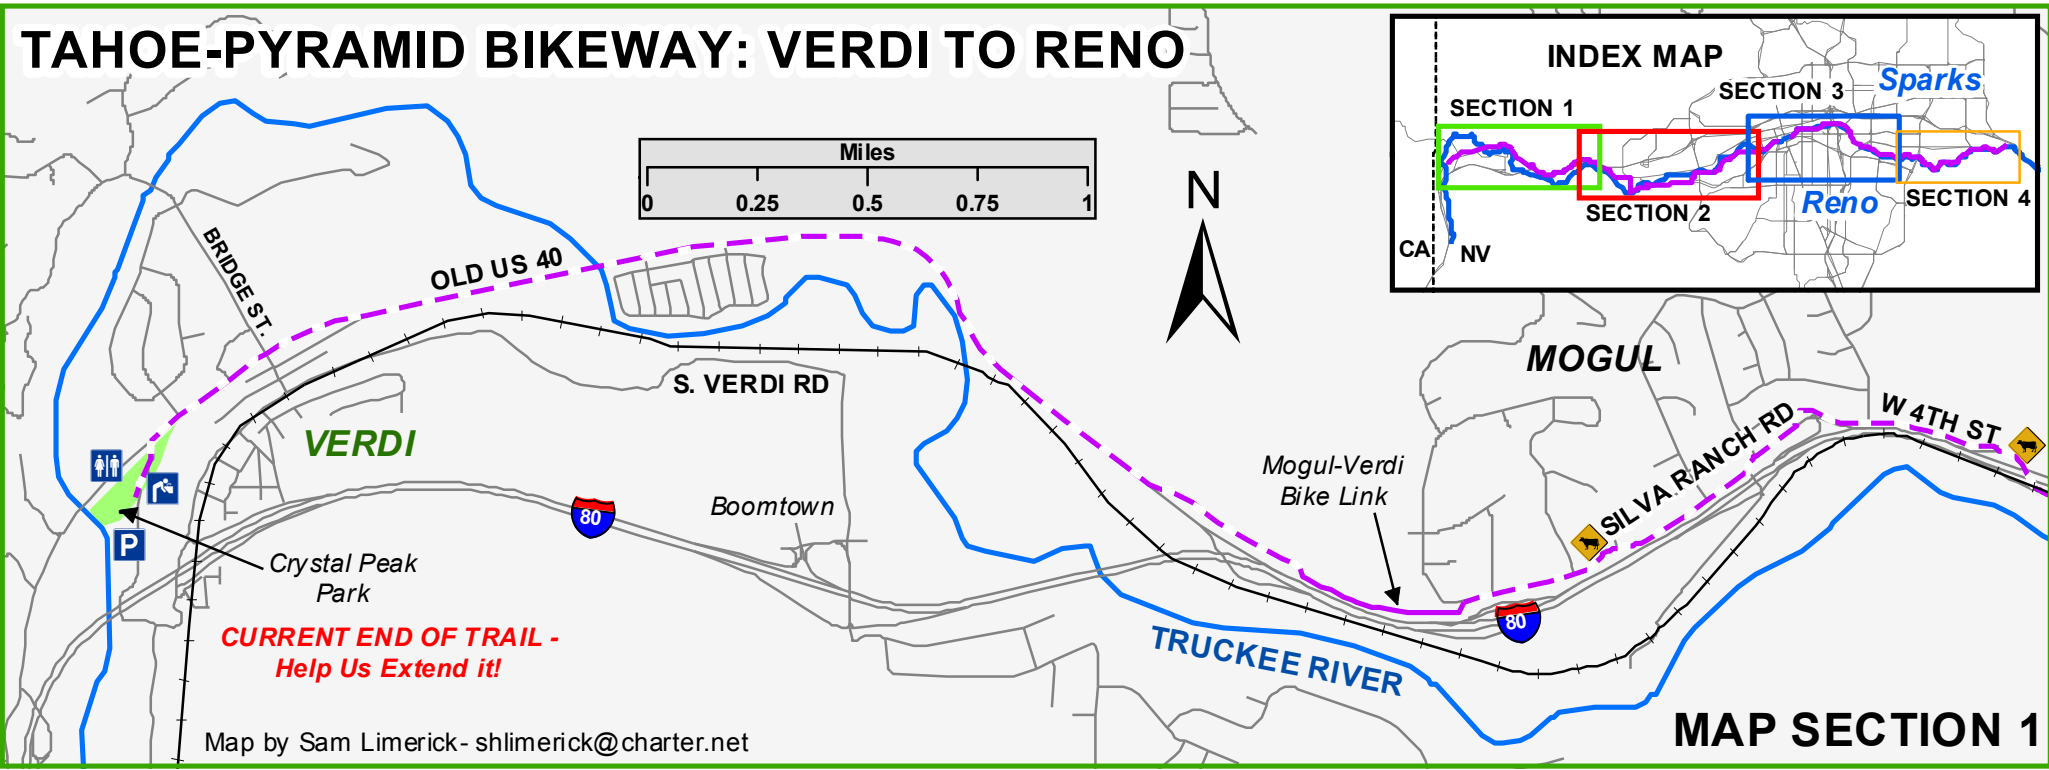

TAHOE-PYRAMID BIKEWAY: VERDI TO RENO

Map by Sam Limerick - shlimerick@charter.net

MAP SECTION 1