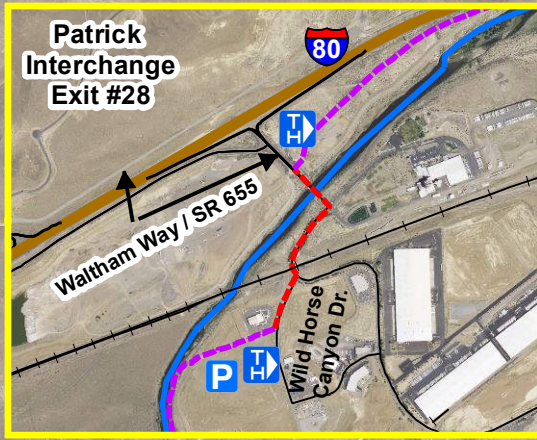

# Tahoe-Pyramid Bikeway: Mustang to USA Parkway

Map by Sam Limerick  
 samlimerick@gmail.com  
 Date: 6/22/2016  
 State Plane NV West - NAD83

**Bike Path**

- Dirt
- Shared Road
- P** Parking
- Trailhead
- Convenience Store

Distance from Mustang to USA Parkway is 9 miles. No services.

Pavement Ends 9 mi

USA Parkway Interchange EXIT # 32  
 END TRAIL

USA Parkway Interchange EXIT # 32

Patrick Interchange EXIT # 28

Patrick Interchange EXIT # 28

Mustang Interchange EXIT # 23

START TRAIL

McCarran Ranch Bridge

USA Parkway Interchange EXIT # 32

Mustang Interchange EXIT # 23

To Sparks 4.5 miles

To Trail

Distance from Mustang to USA Parkway is 9 miles. No services.

McCarran Ranch Bridge

USA Parkway Interchange EXIT # 32

Mustang Interchange EXIT # 23

To Sparks 4.5 miles

To Trail

Distance from Mustang to USA Parkway is 9 miles. No services.

**Index Map**