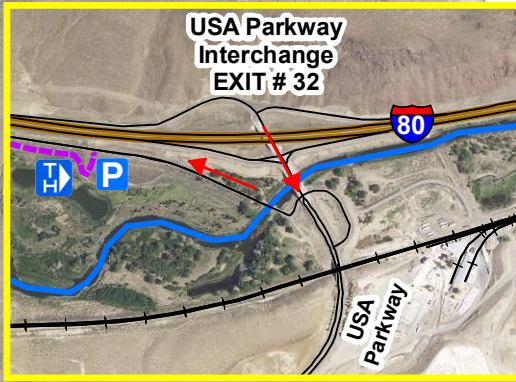

# Tahoe-Pyramid Bikeway: Mustang to USA Parkway

Map by Sam Limerick  
 samlimerick@gmail.com  
 Date: 6/22/2016  
 State Plane NV West - NAD83

**Bike Path**

- Dirt
- Shared Road
- P** Parking
- Trailhead
- Convenience Store

Distance from Mustang to USA Parkway is 9 miles. No services.

Pavement Ends 9 mi

USA Parkway Interchange EXIT # 32  
 END TRAIL

USA Parkway Interchange EXIT # 32

Patrick Interchange EXIT # 28

Patrick Interchange EXIT # 28

Mustang Interchange EXIT # 23

START TRAIL

McCarran Ranch Bridge

USA Parkway Interchange EXIT # 32

Mustang Interchange EXIT # 23

To Sparks 4.5 miles

To Trail

Distance from Mustang to USA Parkway is 9 miles. No services.

McCarran Ranch Bridge

USA Parkway Interchange EXIT # 32

Mustang Interchange EXIT # 23

To Sparks 4.5 miles

To Trail

Distance from Mustang to USA Parkway is 9 miles. No services.

**Index Map**