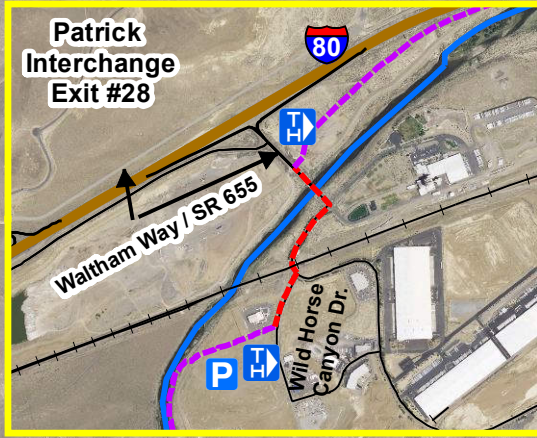

Tahoe-Pyramid Bikeway: Mustang to USA Parkway

Map by Sam Limerick
 samlimerick@gmail.com
 Date: 6/22/2016
 State Plane NV West - NAD83

Bike Path

- Dirt
- Shared Road
- P** Parking
- TH** Trailhead
- CS** Convenience Store

Distance from Mustang to USA Parkway is 9 miles. No services.