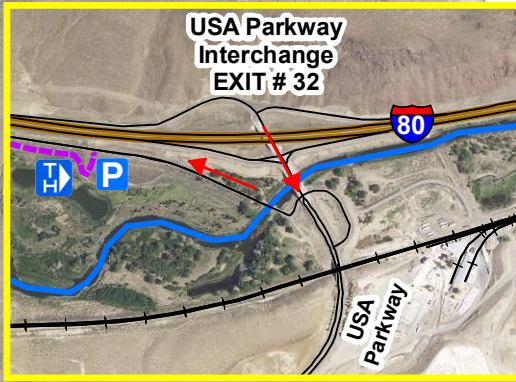

Tahoe-Pyramid Bikeway: Mustang to USA Parkway

Map by Sam Limerick
 samlimerick@gmail.com
 Date: 6/22/2016
 State Plane NV West - NAD83

Bike Path

- Dirt
- Shared Road
- P** Parking
- TH** Trailhead
- CS** Convenience Store

Distance from Mustang to USA Parkway is 9 miles. No services.